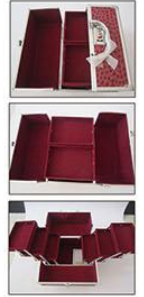

Model: CJ7001
Size: 400x150x350mm

Model: CJ7002
Size: mm

Model: CJ7003
Size: 455X360X115mm

Model: CJ7004
Size: 460X230X350mm

Model: CJ7005
Size: 450X230X335mm

Model: CJ7006
Size: mm

化妆箱 BEAUTY CASE

Model: CJ6001
Size: mm

Model: CJ6002
Size: mm

Model: CJ6003
Size: mm

Model: CJ6004
Size: mm

Model: CJ6005
Size: mm

Model: CJ6006
Size: mm

化妆箱 BEAUTY CASE

Model: CJ6007
Size: mm

Model: CJ6008
Size: mm

Model: CJ6013
Size: mm

Model: CJ6014
Size: mm

Model: CJ6009
Size: mm

Model: CJ6010
Size: mm

Model: CJ6015
Size: mm

Model: CJ6016
Size: mm

Model: CJ6011
Size: mm

Model: CJ6012
Size: mm

Model: CJ6017
Size: mm

化妆箱 BEAUTY CASE

Model: CJ6018
Size: 355X230X280mm

Model: CJ6019
Size: mm

Model: CJ6020
Size: 355X220X230mm

Model: CJ6021
Size: 355x220x230mm

Model: CJ6022
Size: mm

拉杆箱 DRAW BAR BOX